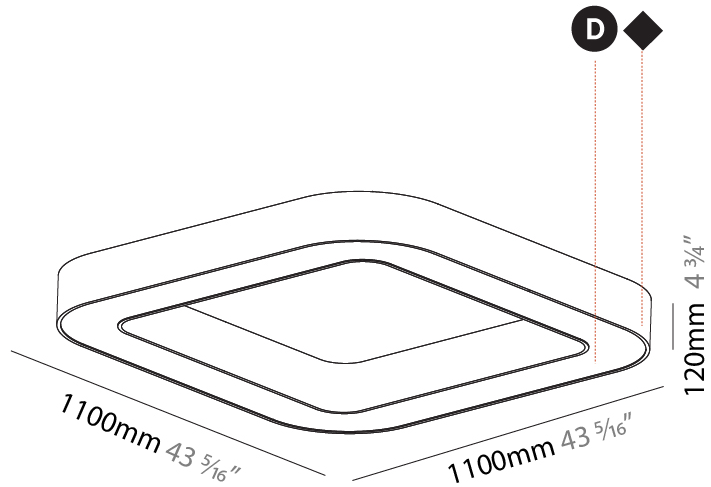

GENERAL

Series: Glorious
Subseries: Glorious Quantum
Brand: Prolight
Division: Architectural
Mounting Type: Surface
Mounting Location: Ceiling
Subcategory: Ambient

PHYSICAL

Shape: Square
Length (mm): 1100
Length (in): 43 5/16
Width (mm): 1100
Width (in): 43 5/16
Height (mm): 120
Height (in): 4 3/4
Light Distribution: Direct
Weight (kg): 14.2
Weight (lbs): 31.24
Diffuser: [PMMA - Opal or Micro-Prism](#)
Fixture Finish: [SSR / BKV / CWI / CRY / HAB / UFT / ITA / RUA / FTG / MYG / LOD / PUS / FRO / FUP / KIA / POP / BLS / SPG / MEY / GOH / GUM / CHC / COM / ABZ / JAG / OBR / MOS / ROR](#)
Fixture Material: Aluminum

ELECTRICAL

Lamp Type: LED (Zhaga Standard)
Input Wattage (W): 60
Total Output Wattage (W): 48 / 38.4 (3500K)
Dimming: [Non-Dimming / Phase Dimming (120Vac only) / 0-10V Dimming](#)
Driver Included: Yes
Driver Location: Integrated
Driver Type: Constant Current - 120 / 277Vac
Driver Class: Class 2
Input Voltage (V): 120 - 277
Constant Current (MA): 350 / 1200 (3500K)

LED

[Color Temperature (°K): 3000 / 3500 / 4000](#)
Max. Delivered Lumen (lm): 5540 / 5733 / 5850
CRI: >80 CRI
Efficiency (%): 65
Lamp Life (hrs): 50000

OPTICAL

RATINGS AND CERTIFICATIONS

Certified By: Certified for North American Standards
IP rating: IP20